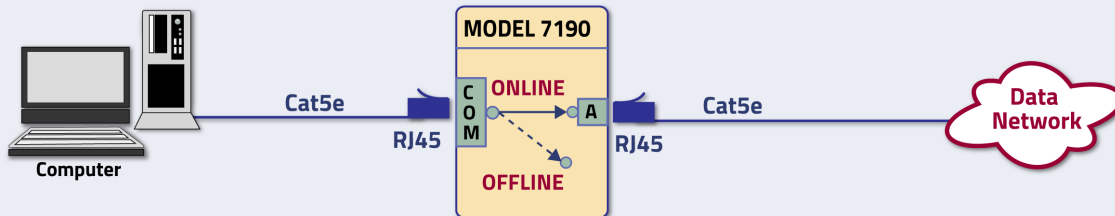

INTRODUCTION

The **LineSelect®** Model 7190 is a manually operated double gang wall box Online/Offline switch. When in the ONLINE position, the switch **connects** the Computer to the Data Network. When in the OFFLINE position, the switch **disconnects** the Computer from the Data Network. There are two RJ45, Cat 5e ports on the bracket inside the wall box. The RJ45 network cables must be run into the box and bracket before installing in the wall.

FEATURES:

- **Completely isolates the COMMON device from the data network when in OFFLINE position.**
- Online/Offline switch on faceplate.
- Two RJ45, Cat 5e Ports on bracket inside box.
- RJ45 cables must be run into box and bracket before installing in the wall.
- Rated for 10/100/1000 Base-T networks (up to Cat5e).
- High quality sealed switch with self-wiping precious metal contacts.
- All 8 pins of the RJ45 interface are switched via a break-before-make rotary switch.
- Transparent to data speed and format.
- Manual operation via front-panel rotary switch.
- No external power required.
- Custom length RJ45 cables available for your switch installation.
- Lifetime warranty against manufacturing defects.
- ★ **Municipalities, schools, government: This product is on GSA Schedule!**

Specifications:

PORT CONNECTORS: (2) RJ45 Cat5e female connectors color coded, A is blue and COMMON is red. They are located on bracket inside the wall box.

FRONT PANEL CONTROL: (1) rotary switch on front panel selects ONLINE or OFFLINE.

POWER: No power required. Manually operated.

DIMENSIONS: Double Gang Wall Box: 4.56" W x 4.5" H x 3.4" D. (11.6 x 11.4 x 8.6 cm)

WEIGHT: Approximately 0.7 lb. (0.3 kg)

LineSelect® Model 7190 ONLINE/OFFLINE Application: