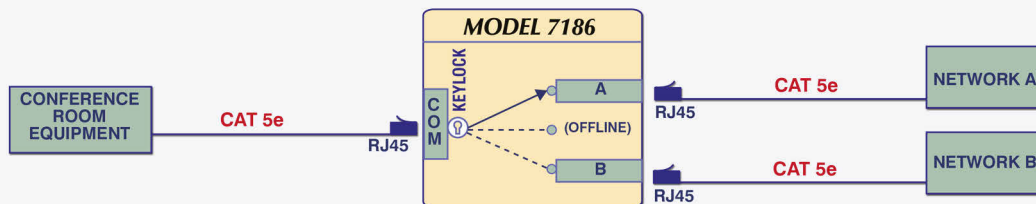

INTRODUCTION

The **LineSelect®** Model 7186 Single Channel RJ45 Cat5e A/OFFLINE/B Keylock Switch allows the user the capability of accessing two separate devices, ports A and B, via connection through a device connected to the Common port. The **LineSelect®** Model 7186 is a manually operated keylock switch mounted to a faceplate with cabled RJ45 connectors for installation into any single gang wall box. No power is required for operation.

OPERATION:

- o Keylock switch allows quick and easy conference room connection to A or B network.
- o No external power required. Manually operated.
- o Keylock in left-most position connects conference room to Network A.
- o Keylock in right-most position connects conference room to Network B.
- o **Keylock in center position isolates both the A and B networks from connection to conference room.**

SPECIFICATIONS:

PORT CONNECTORS: (3) RJ45 Cat5e female connectors labeled A, B, and COM.

FRONT PANEL CONTROL: (1) Keylock switch on front panel selects A, OFFLINE or B.

POWER: No power required. Manually operated.

DIMENSIONS: Single Gang Wall Box: 2.74" W x 4.49" H x 3.13" D. (7.0 x 11.5 x 8.0 cm)

WEIGHT: Approximately 0.4 lb. (0.2 kg)

LEG LENGTHS: 8" (20.3 cm)

LineSelect® Model 7186 RJ45 Cat5e A/OFFLINE/B Keylock Switch Application: Single Gang Wall Plate