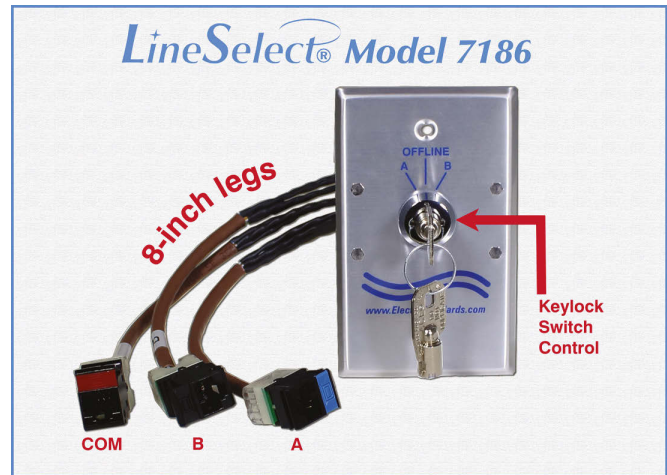

LineSelect® Model 7186 Single Channel RJ45 Cat5e A/OFFLINE/B Keylock Switch, Single Gang Wall Plate

- Conference room connection to or isolation from multiple networks.
- Conference room network wall switch easily mounts in any location for convenient access.

INTRODUCTION

The **LineSelect®** Model 7186 Single Channel RJ45 Cat5e A/OFFLINE/B Keylock Switch allows the user the capability of accessing two separate devices, ports A and B, via connection through a device connected to the Common port. The **LineSelect®** Model 7186 is a manually operated keylock switch mounted to a faceplate with cabled RJ45 connectors for installation into any single gang wall box. No power is required for operation.

FEATURES:

- The switch ports are transparent to all data.
- All (8) pins of the RJ45 Cat5e interface are switched via a break-before-make keylock switch.
- No power required for operation.
- Faceplate mounting allows easy installation in single gang wall boxes.
- **LEG LENGTHS: 8" (20.3 cm)**
- Certified for Cat 5e compliance.

SPECIFICATIONS:

PORT CONNECTORS: (3) RJ45 Cat5e female connectors labeled A, B, and COM.

FRONT PANEL CONTROL: (1) Keylock switch on front panel selects A, OFFLINE or B.

POWER: No power required. Manually operated.